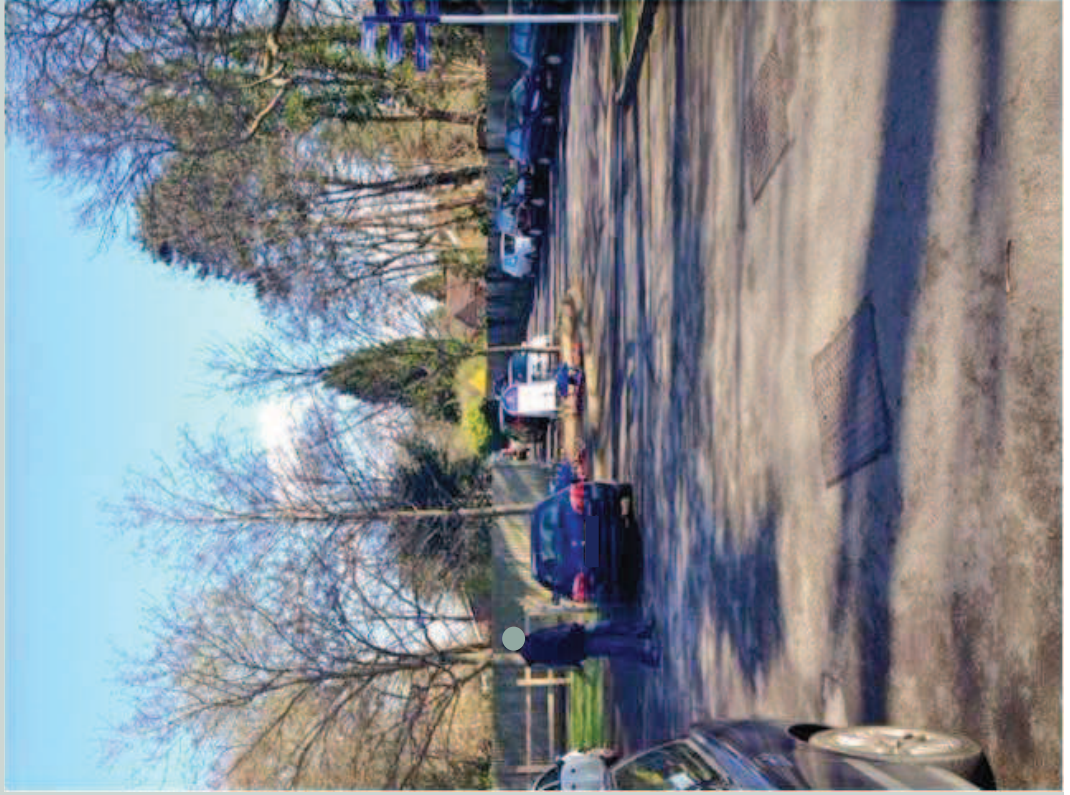

**Aerial 1 : Land at Stamford Green Primary School,
Christchurch Mount, Epsom**

**Aerial 2 : Land at Stamford Green Primary School,
Christchurch Mount, Epsom**

Application Site Area

All boundaries are approximate

Fig 1 : site of extension showing existing rear elevation of school and change in site level

Fig 2 : site of proposed extension showing northern boundary with residential dwellings

Fig 3 : existing access viewed from school site

Fig 4 : showing fence to caretakers house which is to be realigned